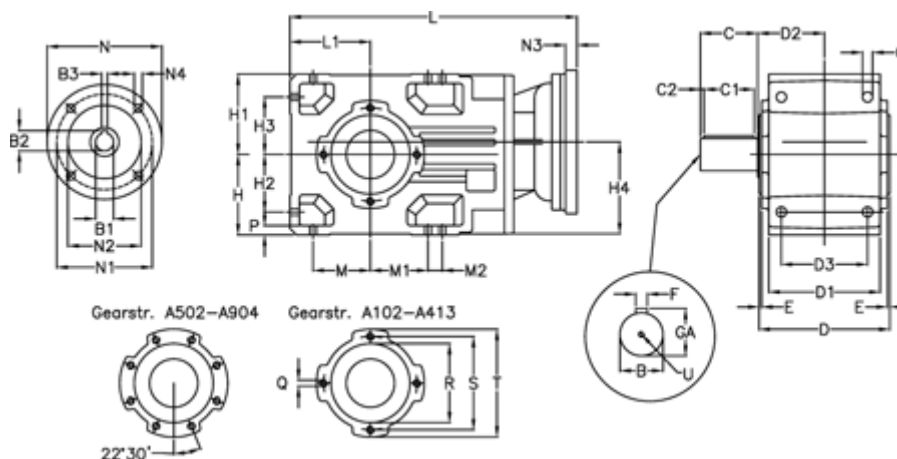

Article number: 29600400521245  
 Description: Bevel helical gearbox  
 A412UR-5,2-P112B5

## Measures

B = 45	D1 = 155	H1 = 112	M2 = 20	Q = M12x19
B1 = 28	D2 = 93.0	H2 = 80.0	N = 250	R = 130
B2 = 31.3	D3 = 120	H3 = 80.0	N1 = 215	S = 165
B3 = 8	Description = A412UR-xx-P112 B5	H4 = 129.5	N2 = 180	T = 200
C = 80	E = 3.5	L = 404.5	N3 = -	U = M12x28
C1 = 70	F = 14	L1 = 112	N4 = M12x16	
C2 = 5.0	GA = 49	M = 80.0	O = 14.0	
D = 182	H = 112	M1 = 80.0	P = 13	